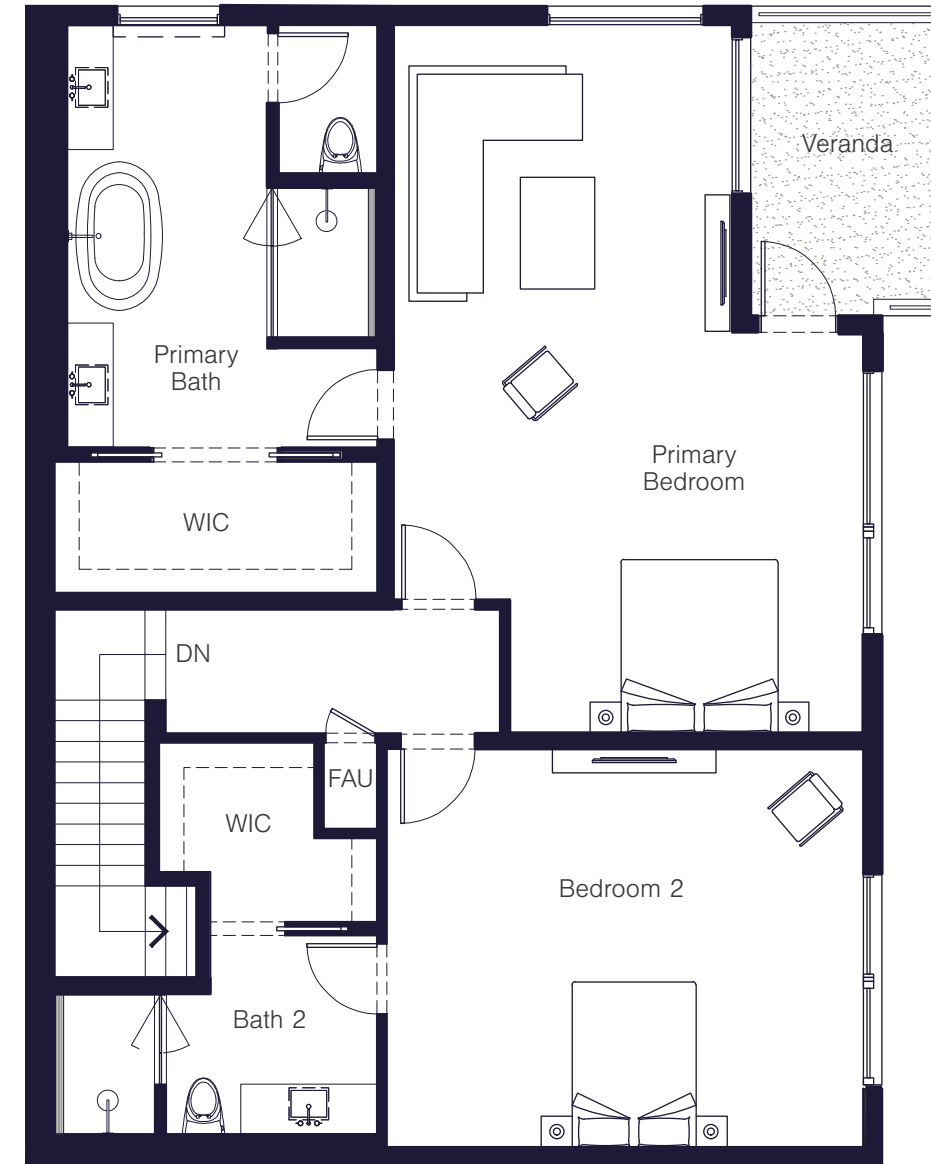

Residence 109

TWO-LEVEL TOWNHOME | 3 BEDROOMS, 3 BATHS | 3,098 SQFT | 656 ROOFTOP SQFT

THE
ALFRED

LOWER LEVEL

UPPER LEVEL

725 N. CROFT AVENUE, LOS ANGELES, CA 90069 | THEALFREDLA.COM

© etco Homes. Prices and terms subject to change. Square footages are approximate. Builder has right to change square footage, plans, and pricing without notice. All illustrations are artist's conceptions, are not to scale and are subject to change in actual production. CalDRE license no. 01878688.