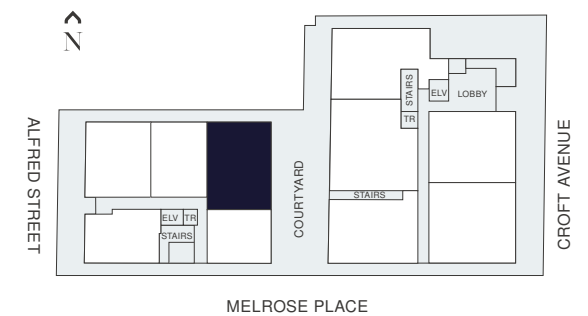

Residence 109

TWO-LEVEL TOWNHOME | 3 BEDROOMS, 3 BATHS | 3,098 SQFT | 656 ROOFTOP SQFT

THE
ALFRED

LOWER LEVEL

UPPER LEVEL

725 N. CROFT AVENUE, LOS ANGELES, CA 90069 | THEALFREDLA.COM

© etco Homes. Prices and terms subject to change. Square footages are approximate. Builder has right to change square footage, plans, and pricing without notice. All illustrations are artist's conceptions, are not to scale and are subject to change in actual production. CalDRE license no. 01878688.