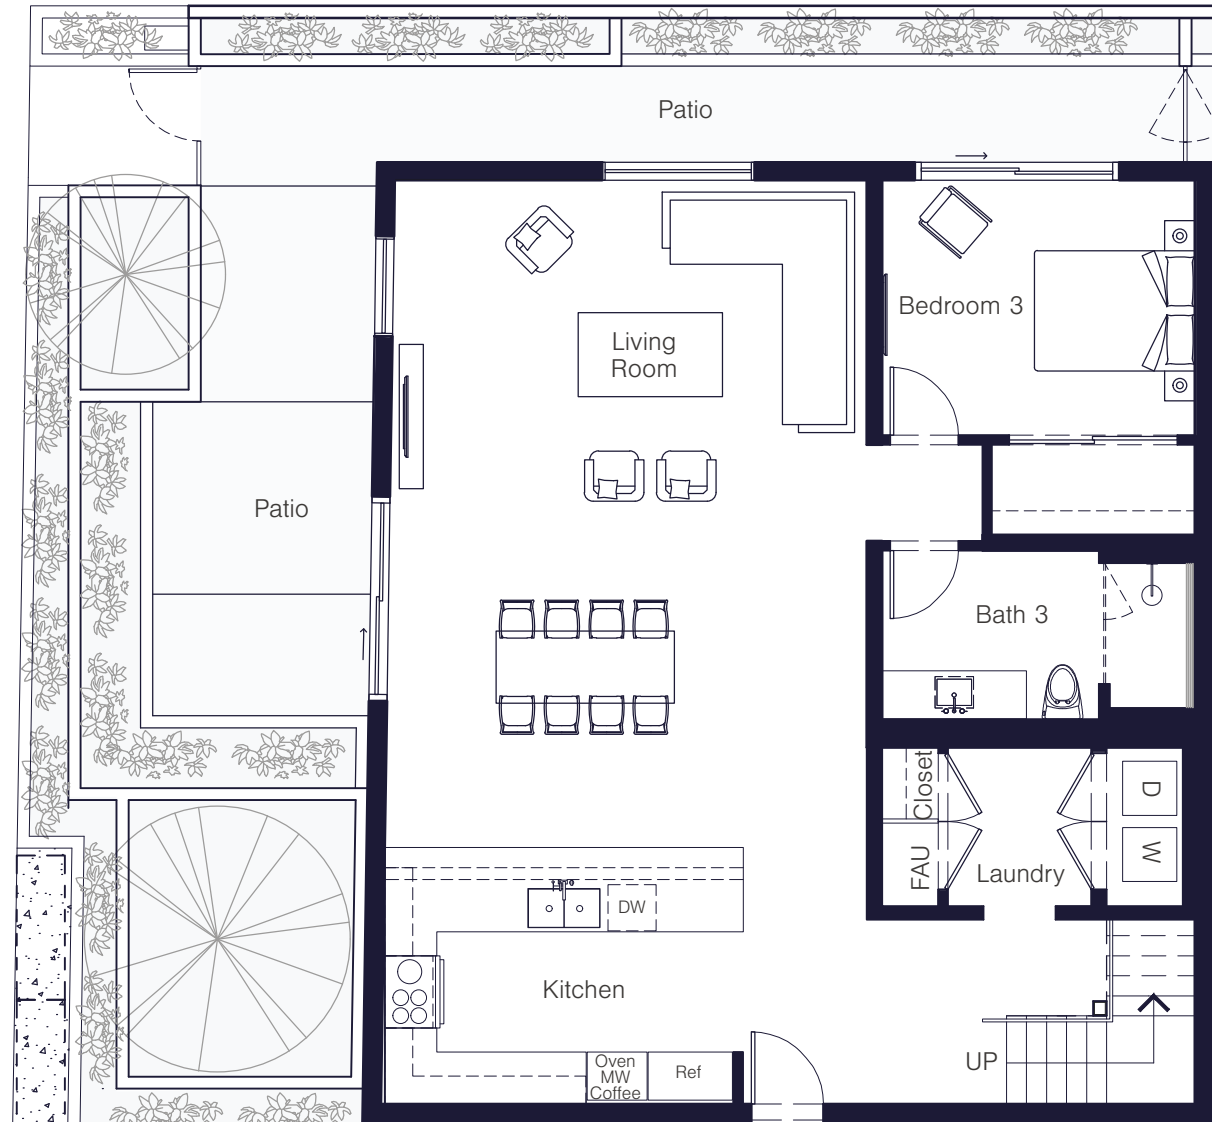

Residence 107

TWO-LEVEL TOWNHOME | 3 BEDROOMS, 3 BATHS | 2,951 SQFT | 558 ROOFTOP SQFT

THE
ALFRED

LOWER LEVEL

UPPER LEVEL

725 N. CROFT AVENUE, LOS ANGELES, CA 90069 | THEALFREDLA.COM

© etco Homes. Prices and terms subject to change. Square footages are approximate. Builder has right to change square footage, plans, and pricing without notice. All illustrations are artist's conceptions, are not to scale and are subject to change in actual production. CalDRE license no. 01878688.