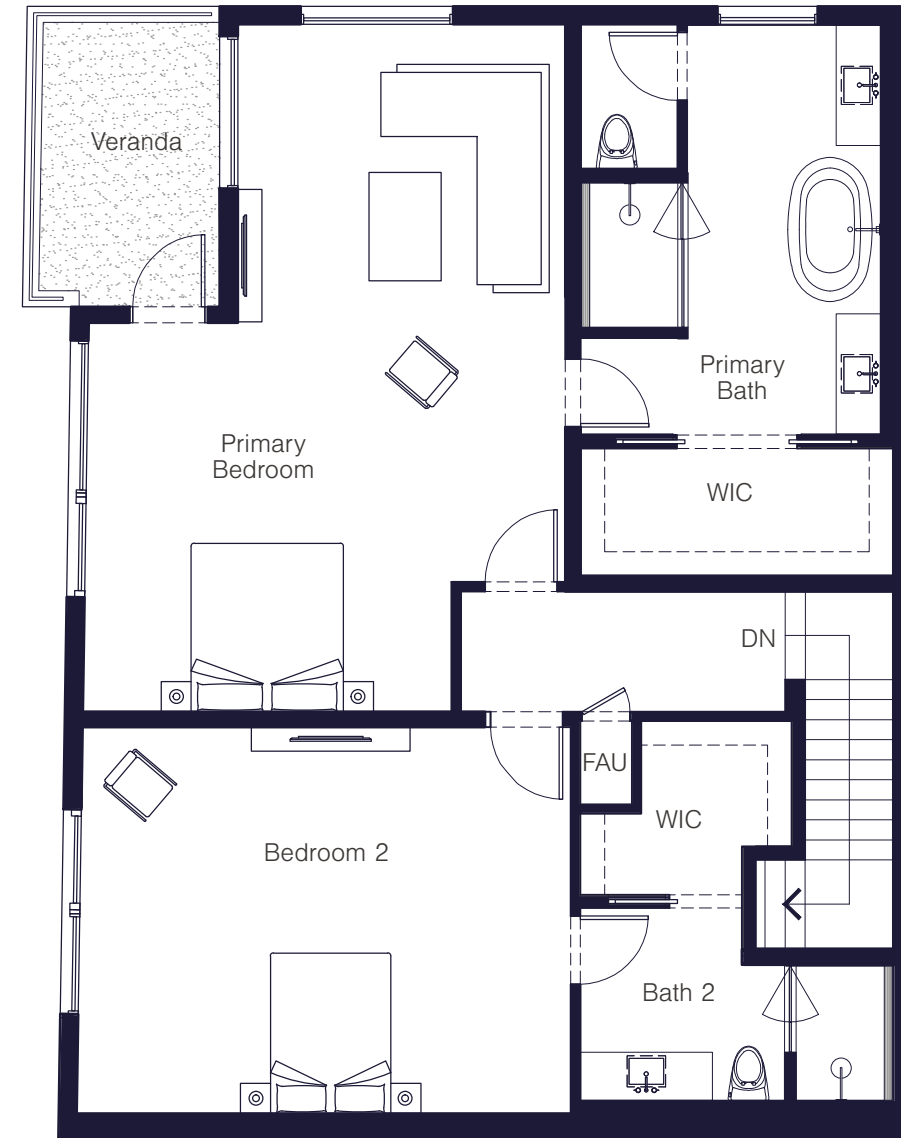

Residence 107

TWO-LEVEL TOWNHOME | 3 BEDROOMS, 3 BATHS | 2,951 SQFT | 558 ROOFTOP SQFT

THE
ALFRED

LOWER LEVEL

UPPER LEVEL

725 N. CROFT AVENUE, LOS ANGELES, CA 90069 | THEALFREDLA.COM

© etco Homes. Prices and terms subject to change. Square footages are approximate. Builder has right to change square footage, plans, and pricing without notice. All illustrations are artist's conceptions, are not to scale and are subject to change in actual production. CalDRE license no. 01878688.