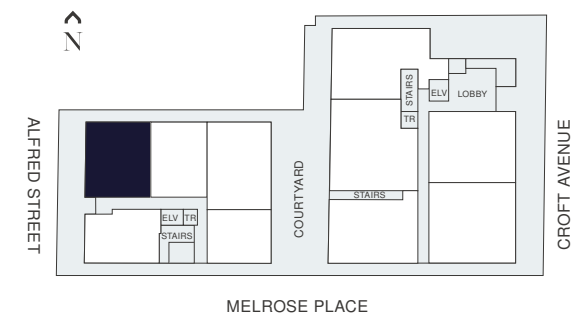

Residence 107

TWO-LEVEL TOWNHOME | 3 BEDROOMS, 3 BATHS | 2,951 SQFT | 558 ROOFTOP SQFT

THE
ALFRED

LOWER LEVEL

UPPER LEVEL

725 N. CROFT AVENUE, LOS ANGELES, CA 90069 | THEALFREDLA.COM

© etco Homes. Prices and terms subject to change. Square footages are approximate. Builder has right to change square footage, plans, and pricing without notice. All illustrations are artist's conceptions, are not to scale and are subject to change in actual production. CalDRE license no. 01878688.