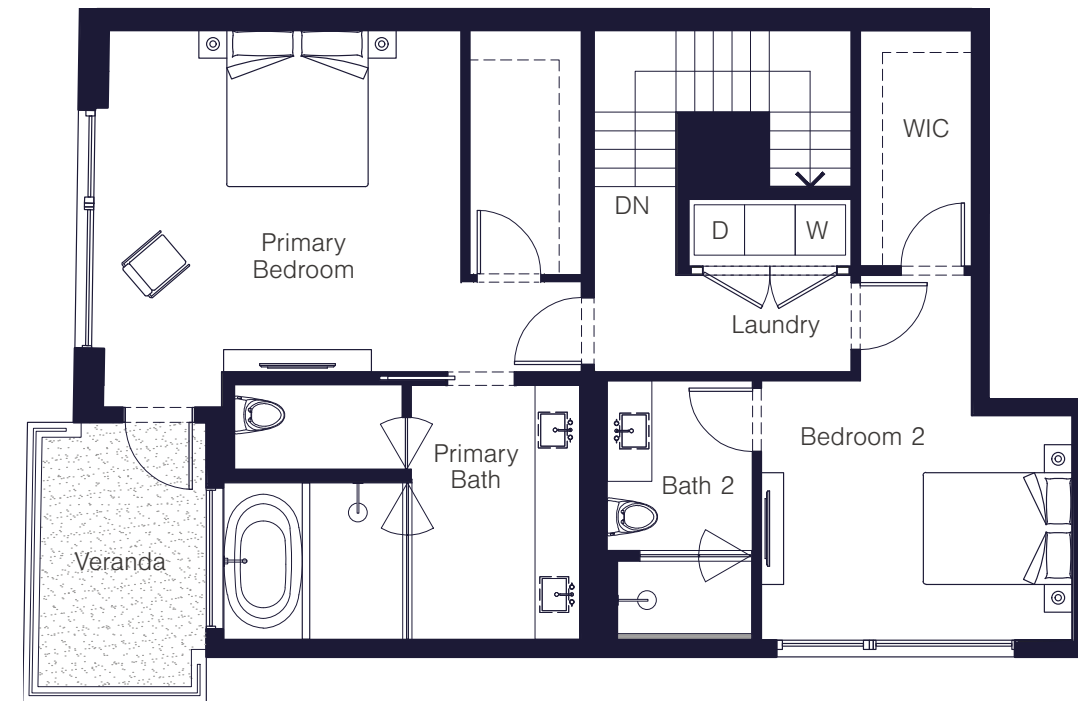

Residence 106

TWO-LEVEL TOWNHOME | 2 BEDROOMS, 2.5 BATHS | 2,920 SQFT | 269 ROOFTOP SQFT

THE
ALFRED

LOWER LEVEL

UPPER LEVEL

725 N. CROFT AVENUE, LOS ANGELES, CA 90069 | THEALFREDLA.COM

© etco Homes. Prices and terms subject to change. Square footages are approximate. Builder has right to change square footage, plans, and pricing without notice. All illustrations are artist's conceptions, are not to scale and are subject to change in actual production. CalDRE license no. 01878688.