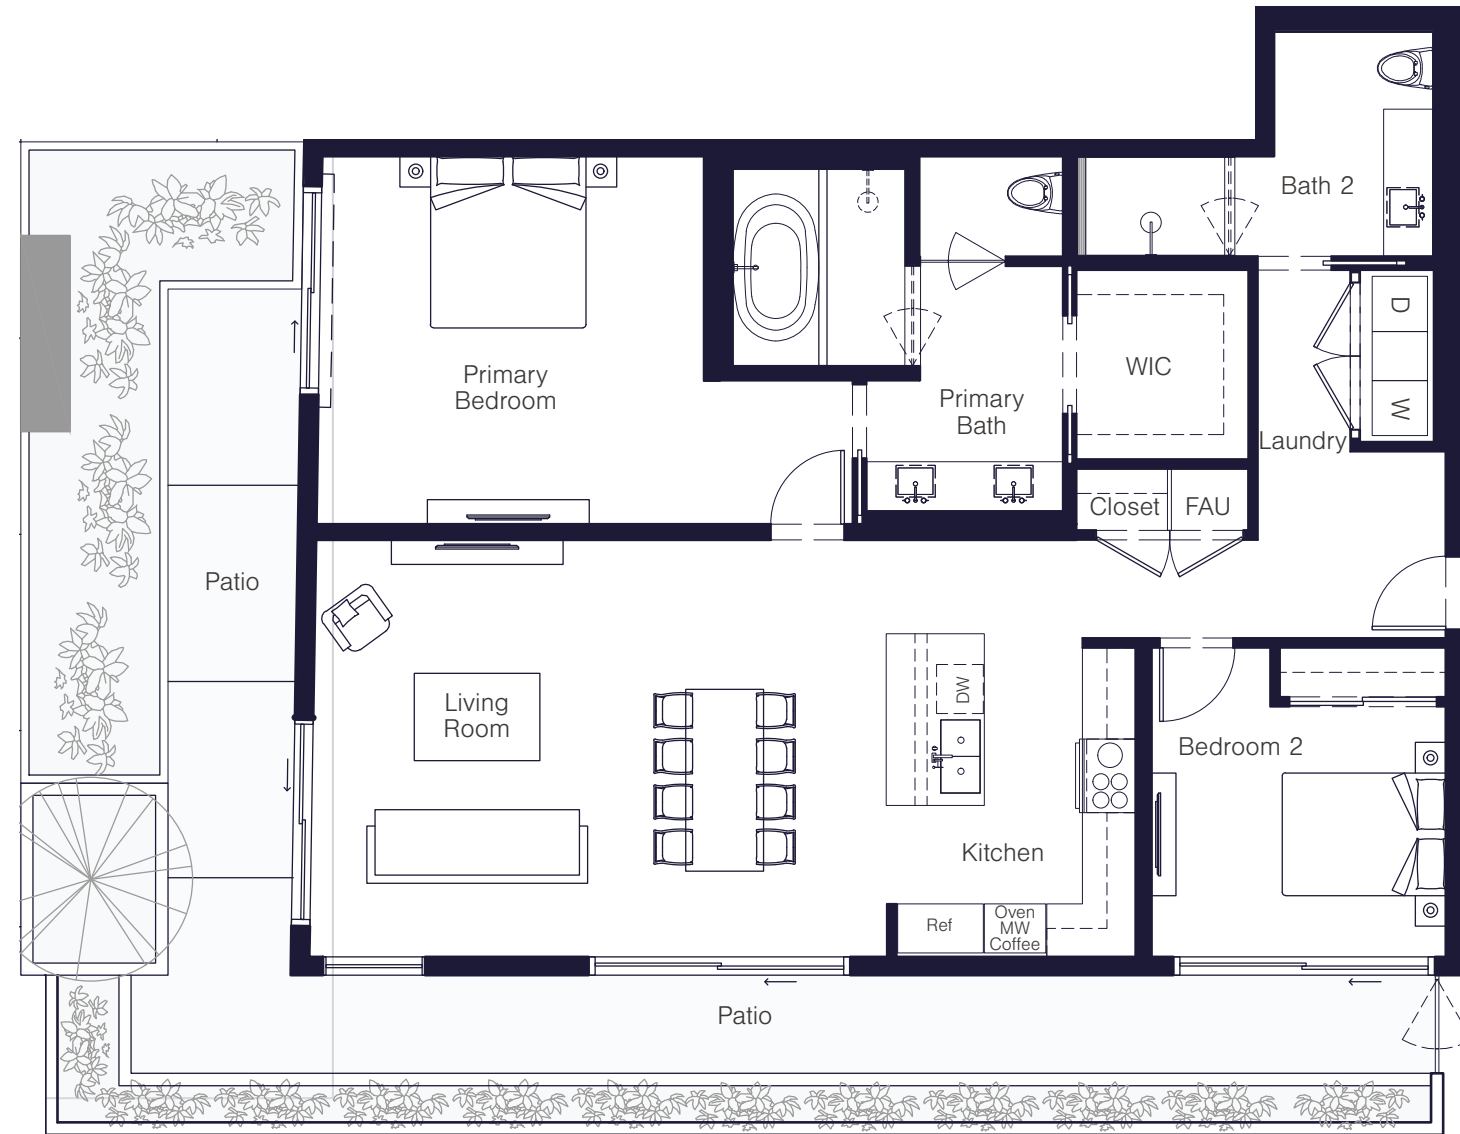

Residence 103

SINGLE-LEVEL FLAT | 2 BEDROOMS, 2 BATHS | 1,667 SQFT | 549 ROOFTOP SQFT

THE
ALFRED

725 N. CROFT AVENUE, LOS ANGELES, CA 90069 | THEALFREDLA.COM

© etco Homes. Prices and terms subject to change. Square footages are approximate. Builder has right to change square footage, plans, and pricing without notice. All illustrations are artist's conceptions, are not to scale and are subject to change in actual production. CalDRE license no. 01878688.