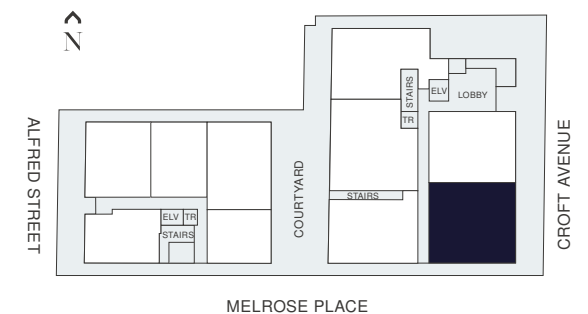

Residence 102

SINGLE-LEVEL FLAT | 2 BEDROOMS, 2.5 BATHS | 2,006 SQFT | 558 ROOFTOP SQFT

THE
ALFRED

725 N. CROFT AVENUE, LOS ANGELES, CA 90069 | THEALFREDLA.COM

© etco Homes. Prices and terms subject to change. Square footages are approximate. Builder has right to change square footage, plans, and pricing without notice. All illustrations are artist's conceptions, are not to scale and are subject to change in actual production. CalDRE license no. 01878688.