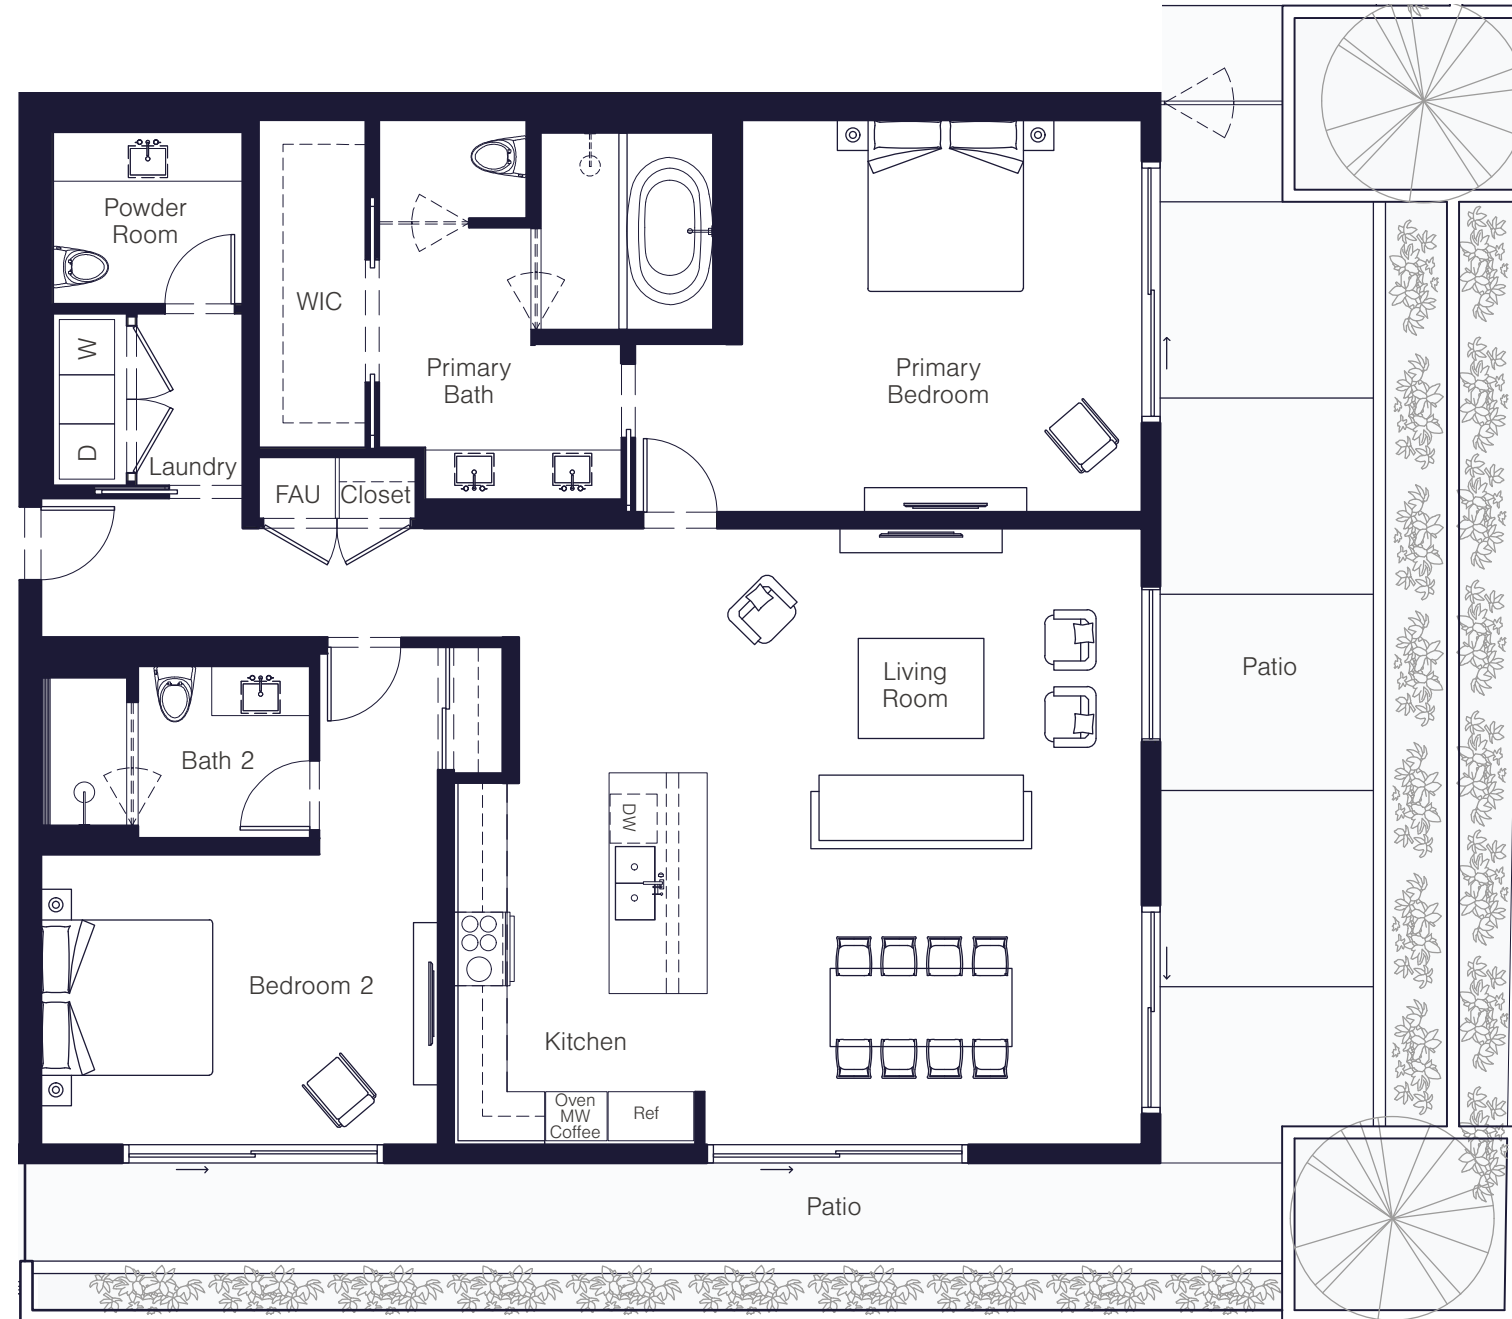

Residence 102

SINGLE-LEVEL FLAT | 2 BEDROOMS, 2.5 BATHS | 2,006 SQFT | 558 ROOFTOP SQFT

THE
ALFRED

725 N. CROFT AVENUE, LOS ANGELES, CA 90069 | THEALFREDLA.COM

© etco Homes. Prices and terms subject to change. Square footages are approximate. Builder has right to change square footage, plans, and pricing without notice. All illustrations are artist's conceptions, are not to scale and are subject to change in actual production. CalDRE license no. 01878688.